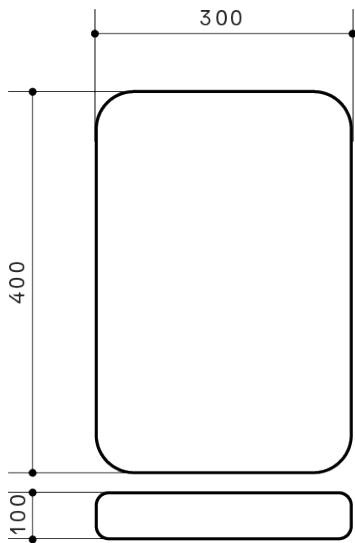

PAD 1

A4003.NGGA001

A3202.NGGA001

A3069.NGGA001

A2001.NGGA001

A5069.NGGA001

General Specifications

DESCRIPTION
Head and stomach support cushion.

UPHOLSTERY
Spradling PU

WEIGHT
0,65 Kg

DIMENSIONS
40 x 30 x 10 cm