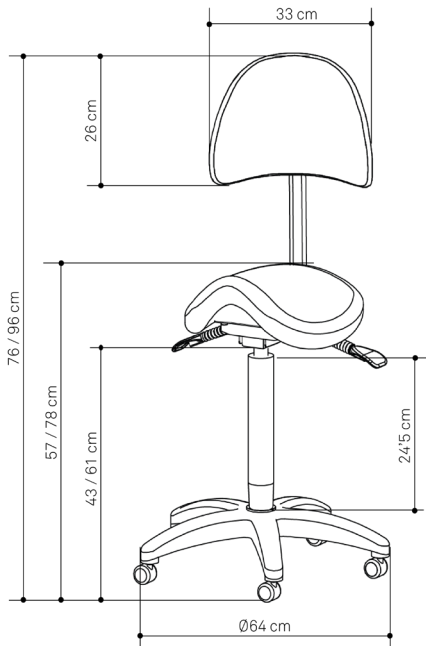

SADDLE STOOL WITH BACKREST

A4003.1025A

A3202.1025A

A3069.1025A

A2001.1025A

A5069.1025A

General Specifications

DESCRIPTION

Elegant stool with a backrest ergonomically designed with a saddle-shaped seat.

It is equipped with 3 levers to adjust height, backrest and seat inclination.

UPHOLSTERY

Spradling PU

UPHOLSTERY SIZE

-

BASE DIAMETER

64 cm

UP AND DOWN (SEAT)

57 / 78 cm

PACKAGING SIZE

59 x 30 x 60 cm

N.W. KG

9,5

G.W. KG

11,5

OPTIONS

Lower gas lift:
Ref. 30004

UP AND DOWN

55/73 cm