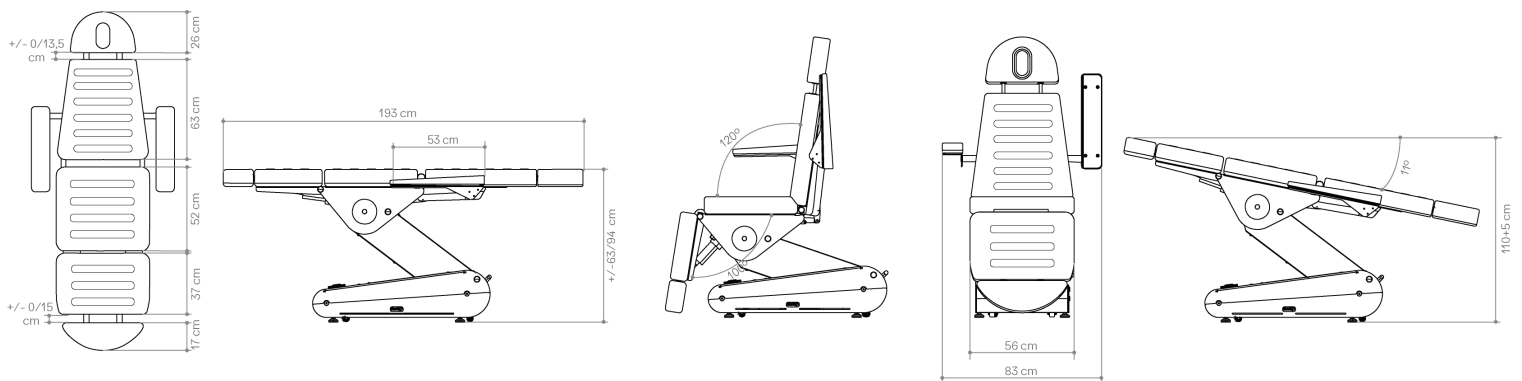

Fuxia

Ice

SWOP B4 BEAUTY

Dimensions

General Specifications

MOTORS
4 engines

DIMENSIONS (LENGTH X WIDTH)
193 x 83 cm

HEIGHT (MIN. AND MAX.)
63/94 cm

WEIGHT
105 kg

THICKNESS
10 cm

DENSITY
40 kg/m³

LIFTING CAPACITY
175 kg

OPERATION
Hand controller (included)/
Foot controller (optional)

POWER SUPPLY
230 V - 50/60 Hz

MAX. INTENSITY
2 A

ELECTRIC MOTOR
6.000 N